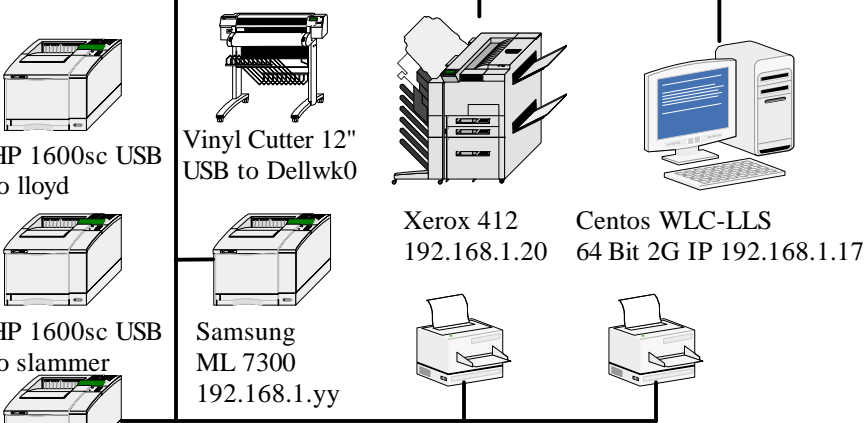

1600SC
 192.168.1.98
 NovaWeb 1TB

1600SC
 192.168.1.99
 Vembu 1TB

Dell GX520
 192.168.1.16
 LTS 1 TB

SomeDay Q-Core
 Centos/vbox/xp's
 192.168.1.nn

Fedora 11
 Vbox & 3 xp's
 192.168.1.21

IP Camera #1
 192.168.1.221

IP Camera #2
 192.168.1.222

Dell 860's (2)

Dell 1750's (4)

Dell 220S
 Powervault
 14 Drive

Dell 850 (5)

HP 1600sc USB
 to lloyd

Vinyl Cutter 12"
 USB to Dellwk0

Xerox 412
 192.168.1.20