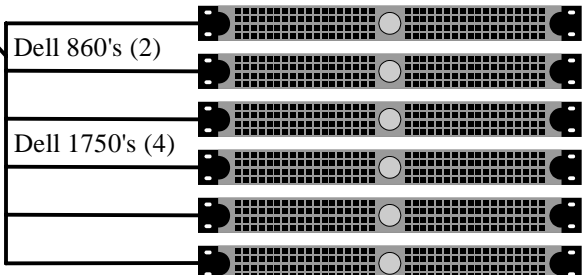

1600SC
 192.168.1.98
 NovaWeb 1TB

1600SC
 192.168.1.99
 Vembu 1TB

Dell GX520
 192.168.1.16
 LTS 1 TB

SomeDay Q-Core
 Centos/vbox/xp's
 192.168.1.nn

Fedora 11
 Vbox & 3 xp's
 192.168.1.21

IP Camera #1
 192.168.1.221

IP Camera #2
 192.168.1.222

Dell 860's (2)

Dell 1750's (4)

Dell 220S
 Powervault
 14 Drive

Dell 850 (5)

HP 1600sc USB
 to lloyd

Vinyl Cutter 12"
 USB to Dellwk0

Xerox 412
 192.168.1.20