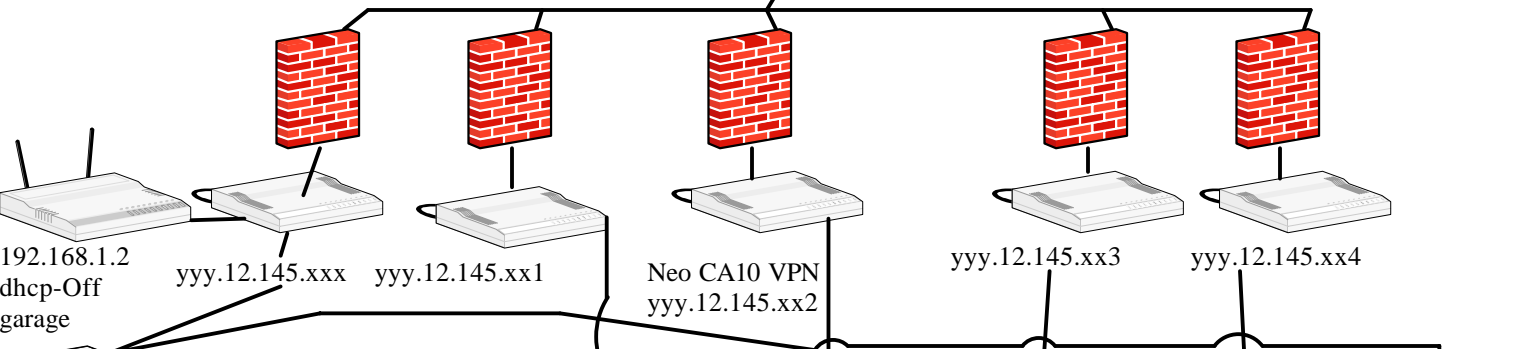

DigiTek
 Revised 03/17/10
 More rev's Coming

Comcast

All Equipment, including comcast cable modems & all hubs on a battery backup system.

Comcast 15mps modem

192.168.1.2
 dhcp-Off
 garage

yyy.12.145.xxx

yyy.12.145.xx1

Neo CA10 VPN
 yyy.12.145.xx2

yyy.12.145.xx3

yyy.12.145.xx4

48 Port HP
 ProCurve Sw

\\lloyd
 192.168.1.94

\\slammer
 192.168.1.88

\\Dellwk0
 192.168.1.86

\\Dellwk1
 192.168.1.kk